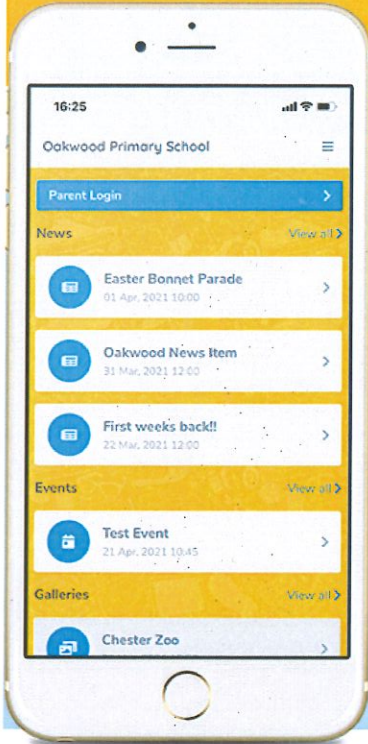

# GUIDE TO OUR APP FOR PARENTS & CARERS

School Spider allows you to receive and return information directly to and from the school. Receive instant messages, complete surveys, book your parents' evenings and more.

Select your school to get started!

## TAKE A LOOK AROUND

See all action items on your dashboard

Click to respond or book for each child

Click the envelope to see your recent messages

Click these 3 lines to:  
- Switch between areas  
- Edit your profile  
- Logout