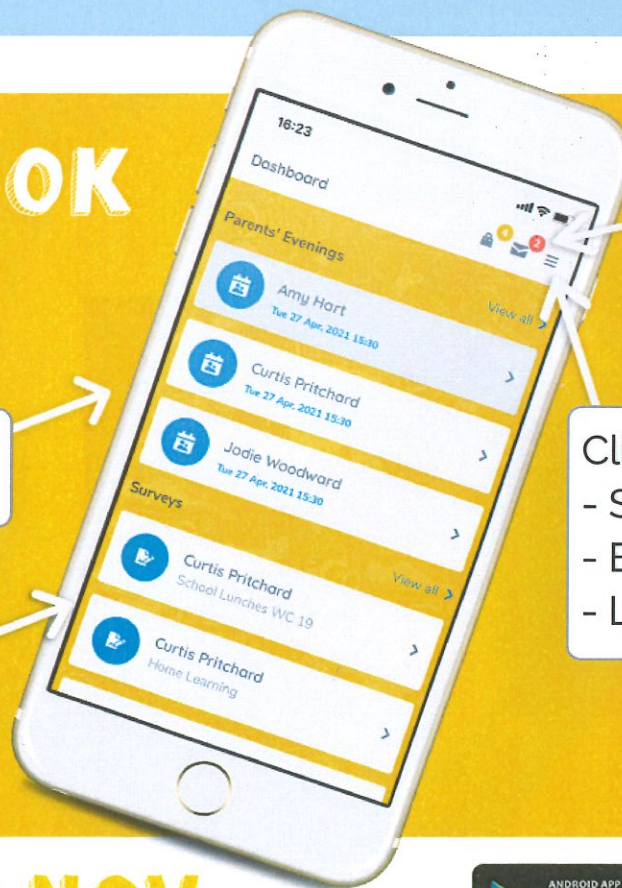

# GUIDE TO OUR APP FOR PARENTS & CARERS

School Spider allows you to receive and return information directly to and from the school. Receive instant messages, complete surveys, book your parents' evenings and more.

Select your school to get started!

## LOGGING IN

Once you have selected the school, you will see posts from the school website. Click parent dashboard to login or create an account. Create an account by pressing "create account" and enter your email address. You must have your email linked with the school

## TAKE A LOOK AROUND

See all action items on your dashboard

Click to respond or book for each child

Click the envelope to see your recent messages

Click these 3 lines to:  
- Switch between areas  
- Edit your profile  
- Logout